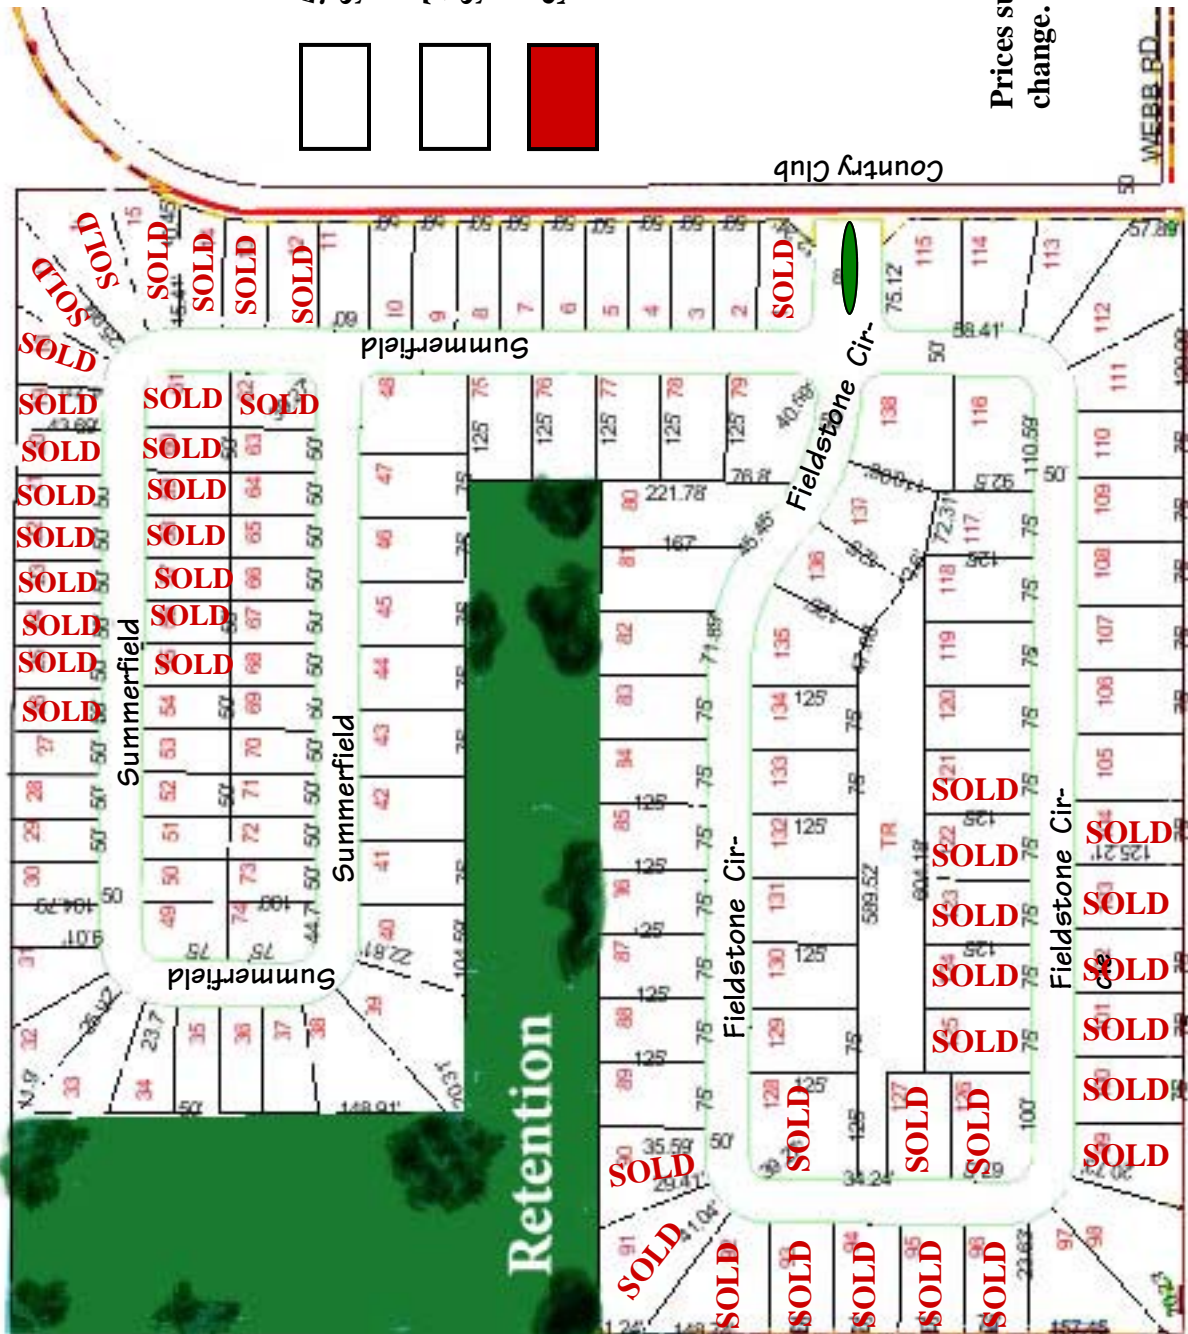

Country Club Estates

50' X 125'
\$35,500

70' X 125'
\$45,000

Sold

Prices subject to change.

87 Finished Lots Ready for Immediate Purchase!