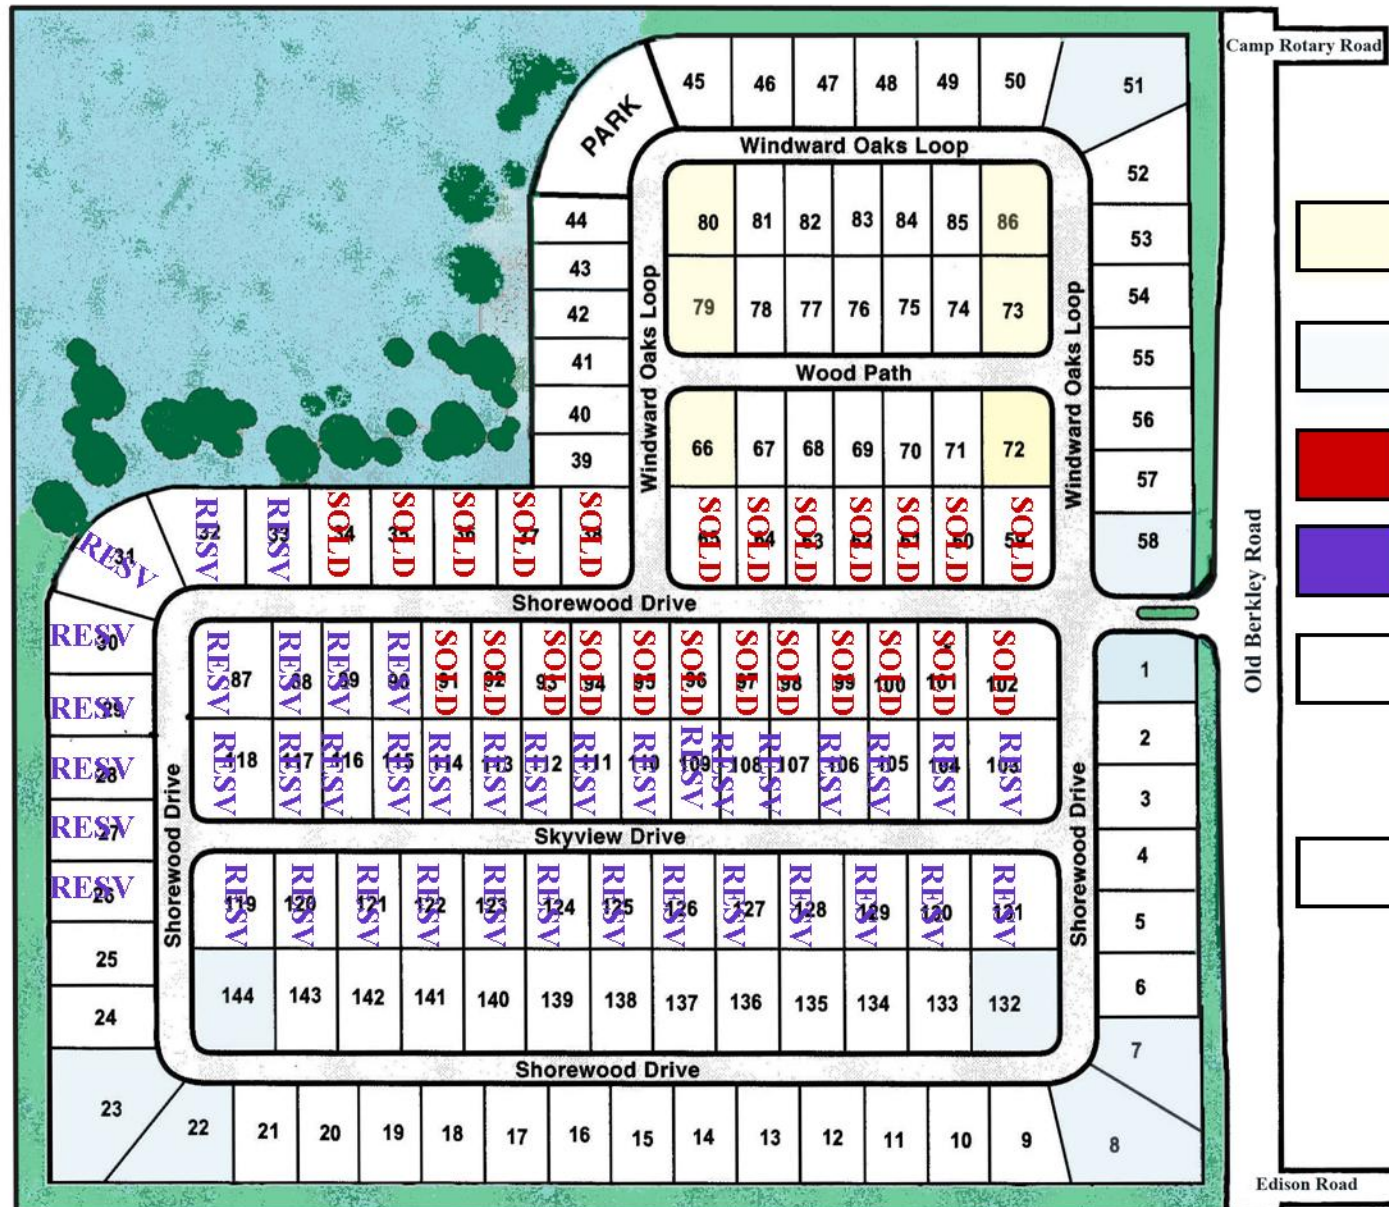

The Berkley Reserve

 Premium 55' X 110
\$41,000.00 # 66, 72, 73, 79,
80, 86

 Premium 70' X 110
\$47,600.00 # 1, 7, 8, 22,
23, 51, 58, 132, 144

 Sold

 Reserved by Builder

 Lots for sale 55' X 110
\$40,000.00 lots # 39-44,
67-71, 74-78, 81-85,

 Lots for sale 70' X 110
\$46,600 # 2-6, 9-21, 24-25,
45-50, 52-57, 133-143

Prices good until July 30, 2008